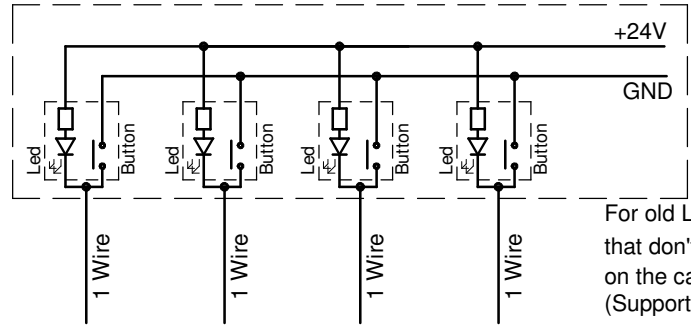

Cabin and Plants Call Buttons Tableau

For old Lift Controllers that don't support Led or Lamps on the call Buttons (Support up to 15 Buttons)